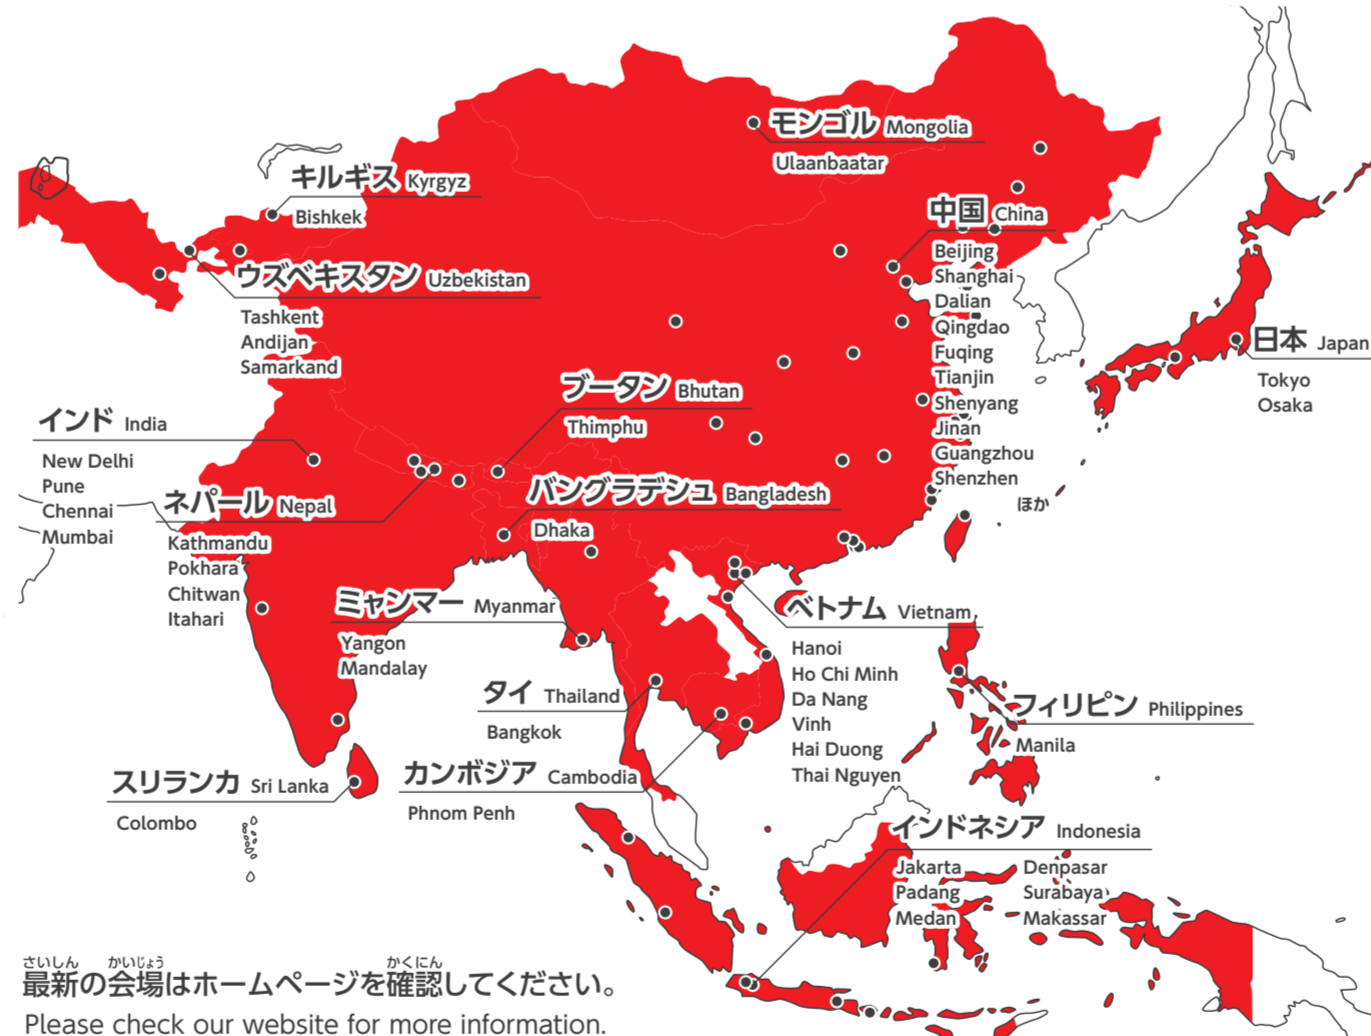

おかげさまで 累計申込者数 100万人 Thank you for one million test takers!

試験日 試験会場 受験料 お申し込み先

Test Day, Test Site Test Fee, Registration

最新の会場はホームページを確認してください。 Please check our website for more information.

合格証と成績表が新しくなりました! New design for Certificate and Score Report

Advertisement for KAWAHARA E-Business College in Ehime.

Advertisement for Gendai Language School in Tokyo.

Advertisement for Jishu Gakkai in Tokyo.

Advertisement for Japanese NAT-TEST Official Workbook Series.

Advertisement for Japanese NAT-TEST Official Workbook Series (5).

Advertisement for Asahi International School in Kanagawa.

Advertisement for AN LANGUAGE SCHOOL in Tokyo.

Advertisement for EASTWEST Japanese Language School in Tokyo.

Advertisement for Jishu Gakkai in Tokyo.

Advertisement for Jishu Gakkai in Tokyo.

Advertisement for Asuka Gakuin Language Institute in Kanagawa.

Advertisement for AN LANGUAGE SCHOOL in Tokyo.

Advertisement for Kyoto Minsai Japanese Language School in Kyoto.